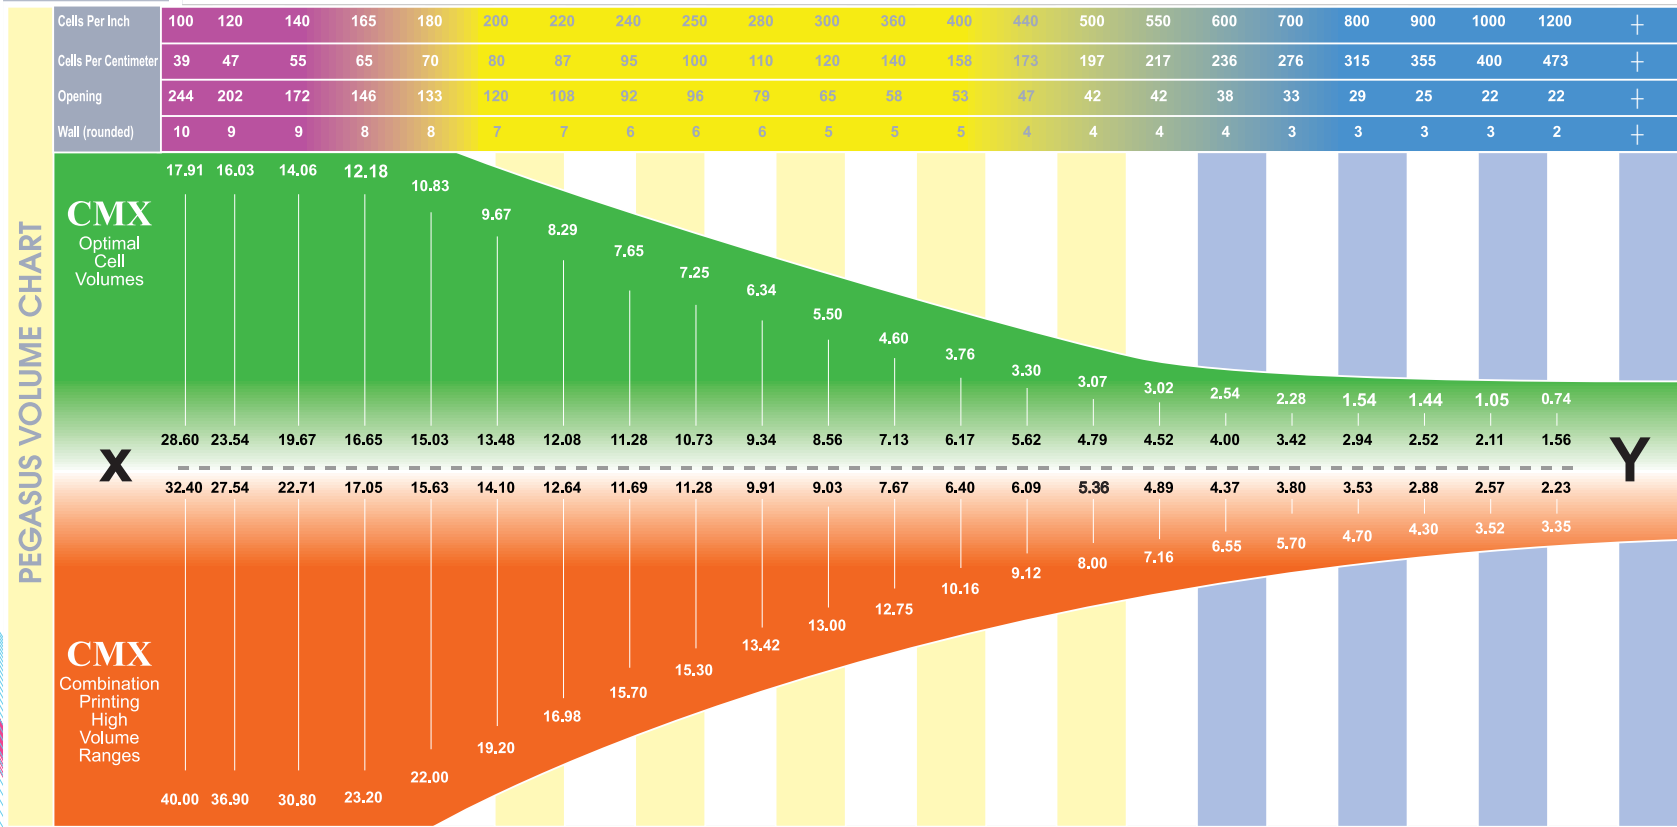

**PEGASUS
PLUS**

CM³ X Cell Chart

Please Note: CMX combination, high volume ranges please consult with CAE technical representative to ensure spec suites the application.

(Actual Volume Measurement)

(Actual Volume Measurement)